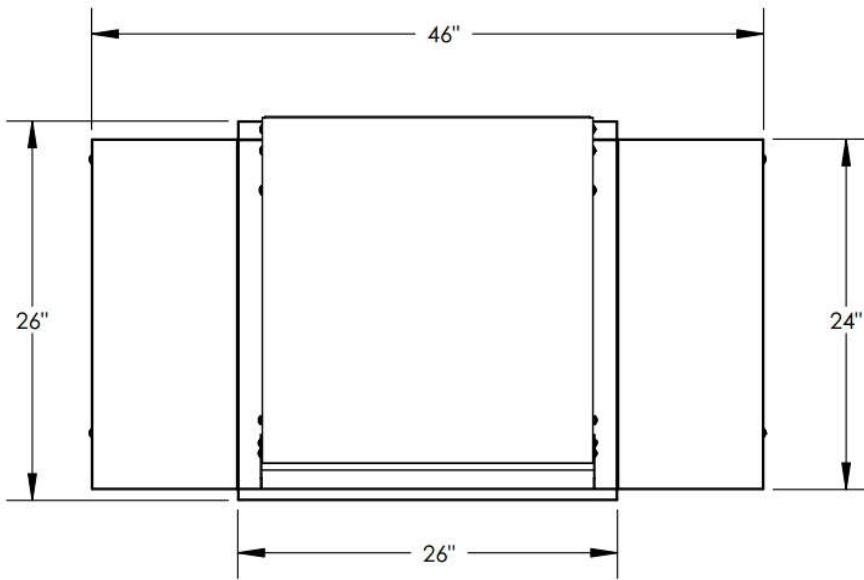

STERLING PATIO FR 26"

ON PEDESTAL

TOP VIEW

FRONT VIEW

SIDE VIEW