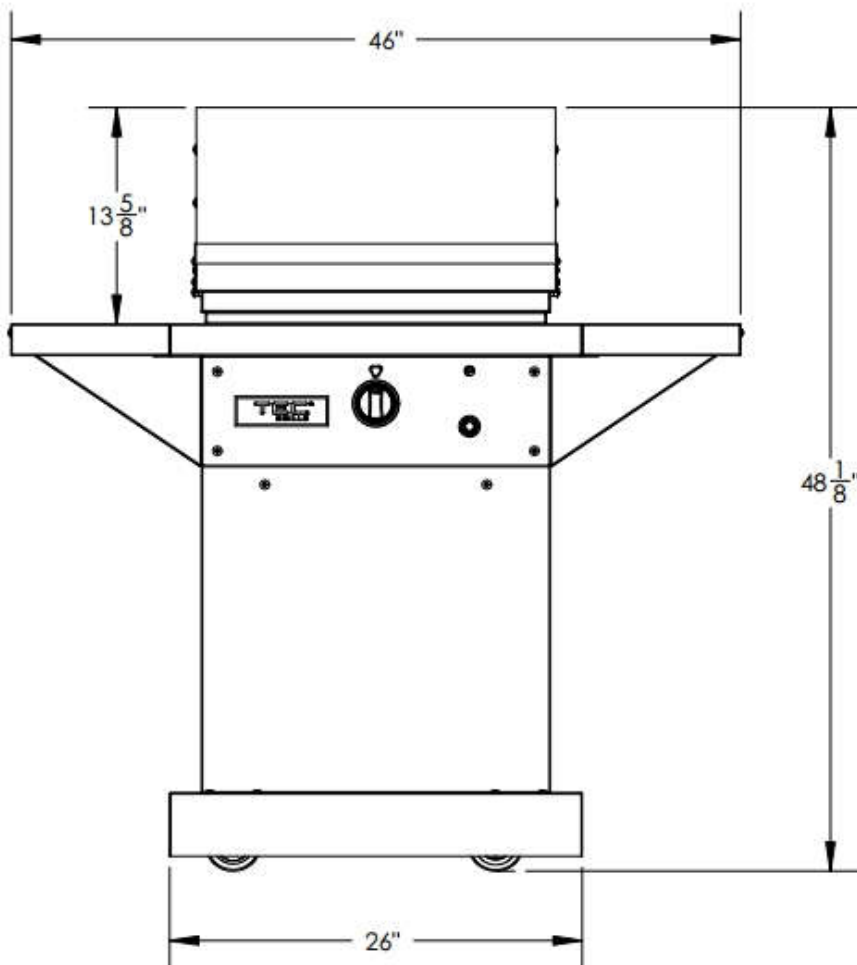

STERLING PATIO FR 26"

ON PEDESTAL

TOP VIEW

FRONT VIEW

SIDE VIEW