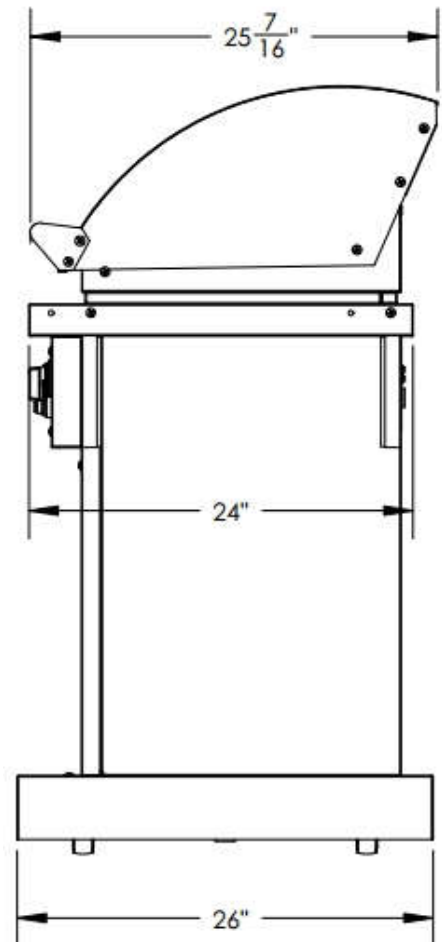

STERLING PATIO FR 26"

ON PEDESTAL

TOP VIEW

FRONT VIEW

SIDE VIEW