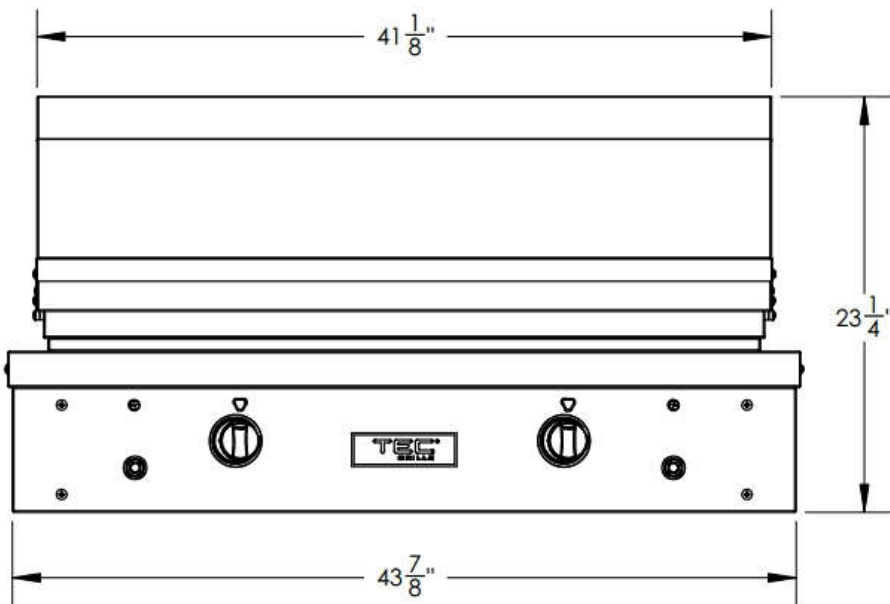

PATIO FR 44" BUILT-IN

TOP VIEW

FRONT VIEW

SIDE VIEW