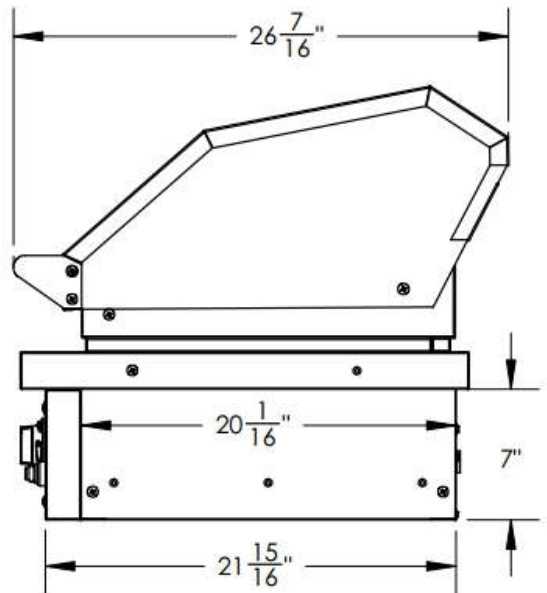

PATIO FR 44" BUILT-IN

TOP VIEW

FRONT VIEW

SIDE VIEW