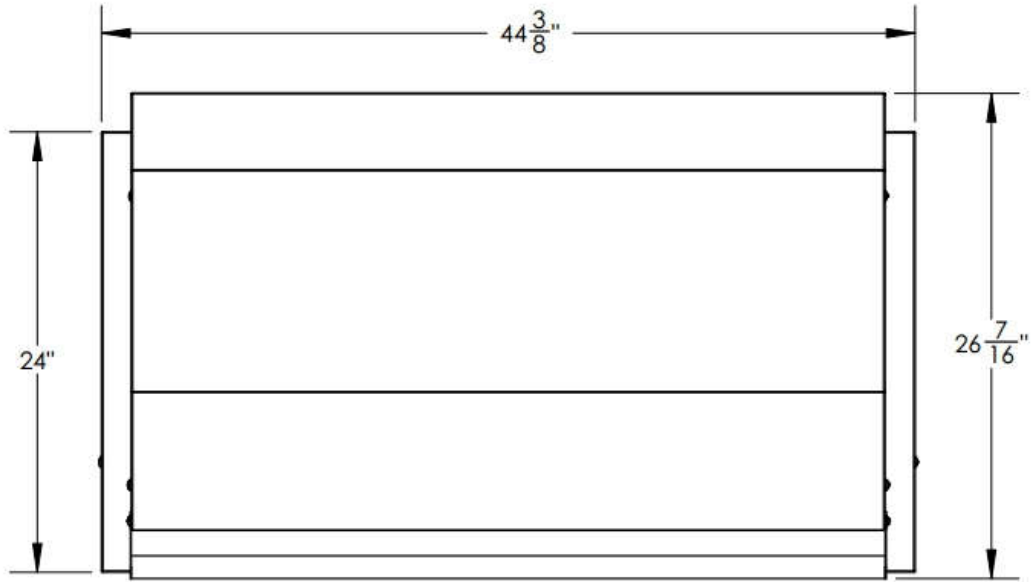

PATIO FR 44" BUILT-IN

TOP VIEW

FRONT VIEW

SIDE VIEW